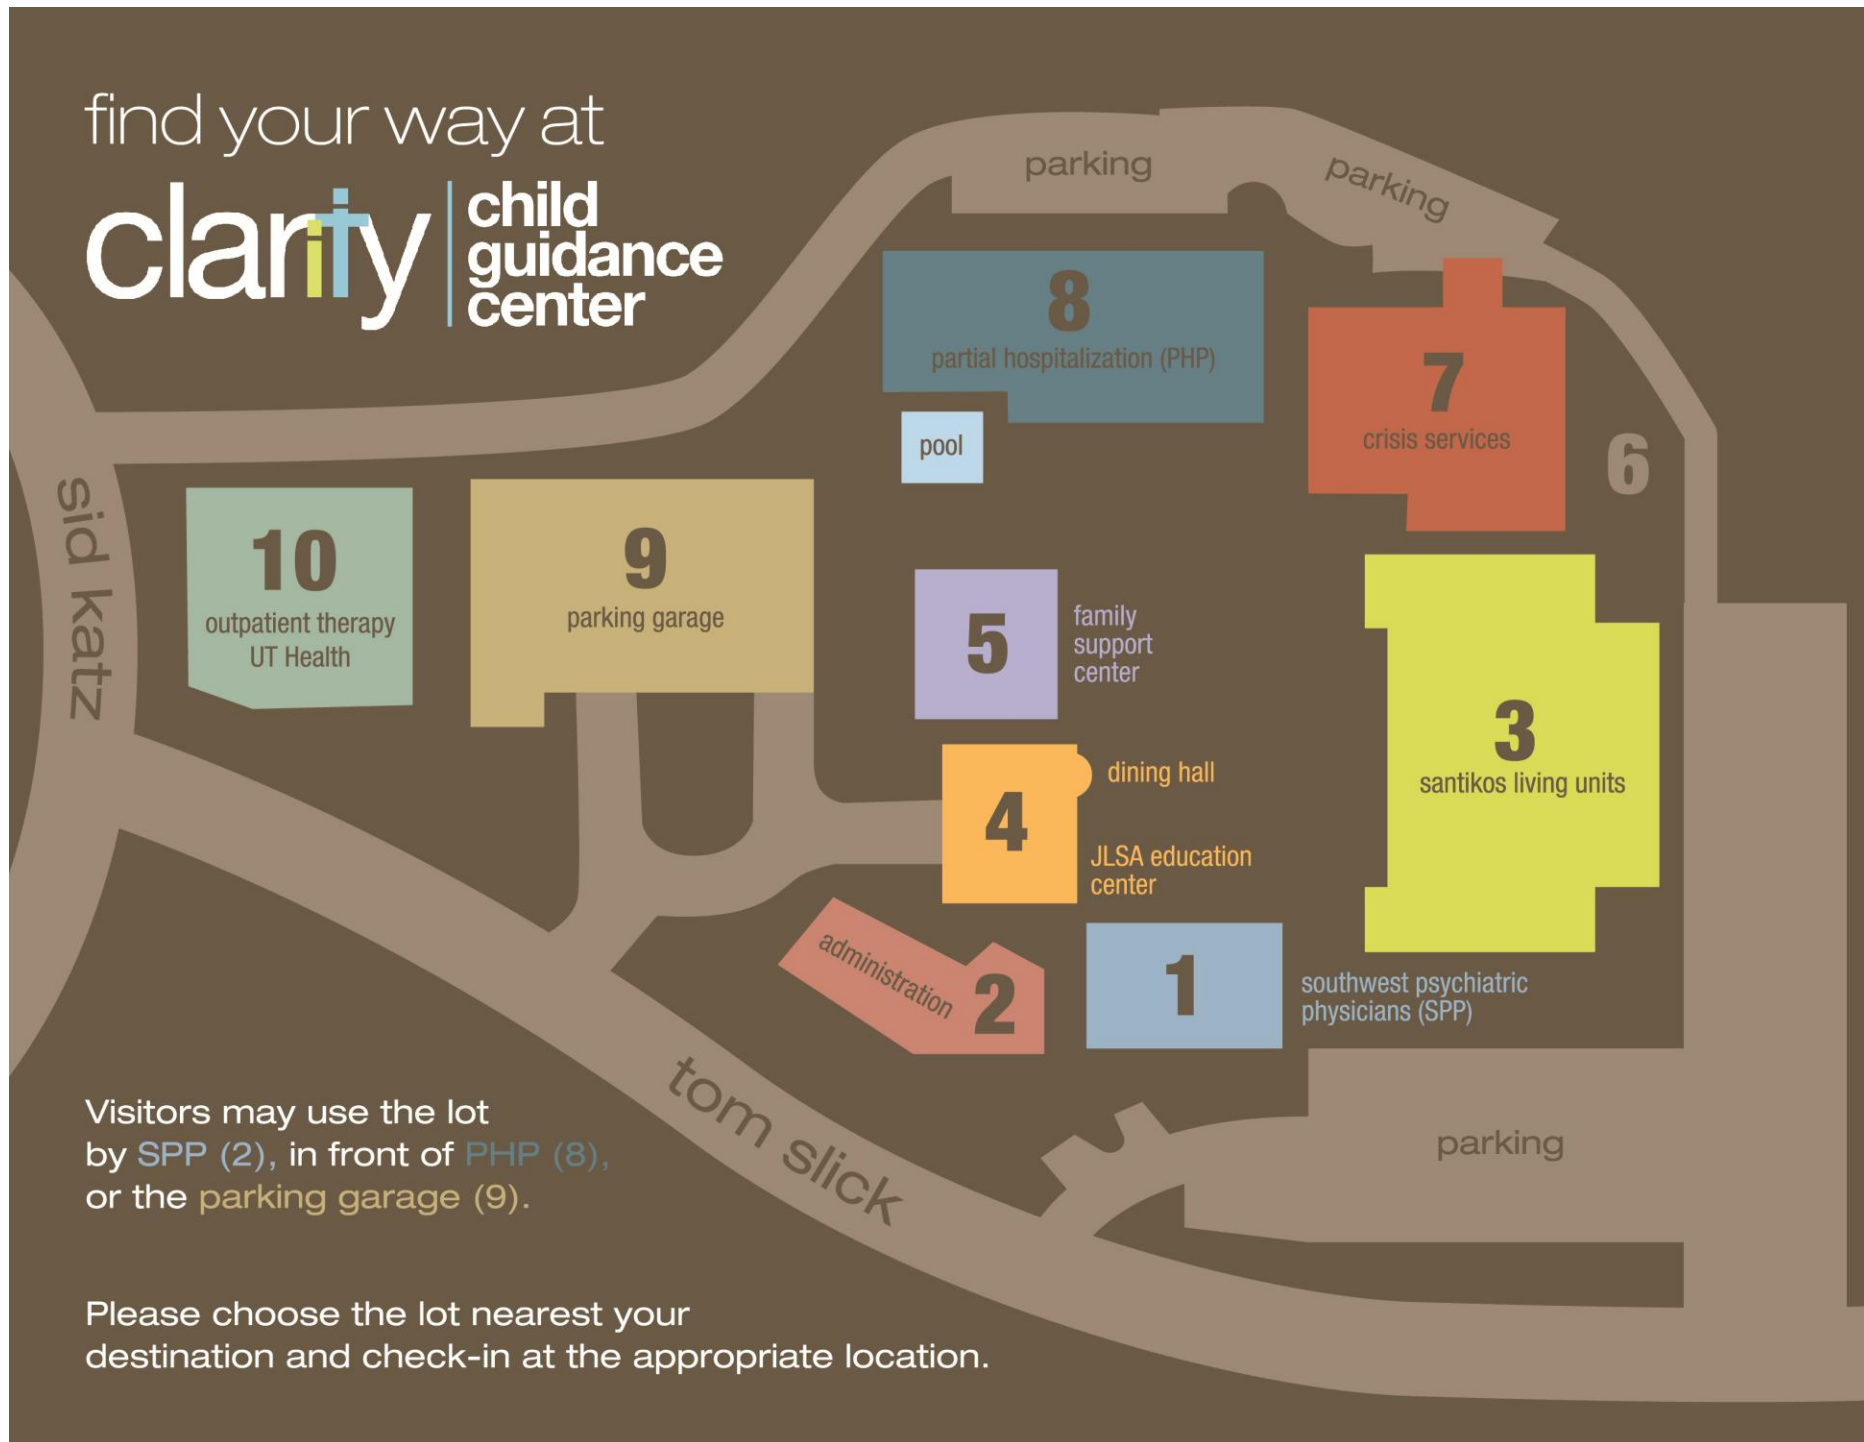

find your way at

clarity | child guidance center

Visitors may use the lot by SPP (2), in front of PHP (8), or the parking garage (9).

Please choose the lot nearest your destination and check-in at the appropriate location.